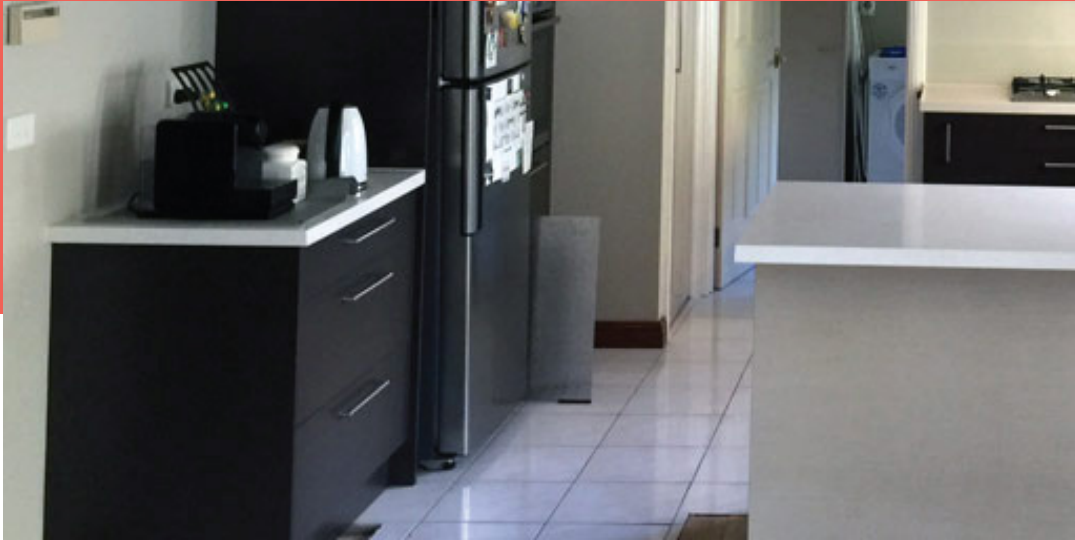

CAESARSTONE BENCHTOP

The elegant, strong and durable quartz-surface Caesarstone benchtop in the colour 'ice snow' is scratch,,mould resistant and non-porous. This modern benchtop creates a sleek aesthetic look to the kitchen while minimizing maintenance.

Visit our kitchen showroom in Melbourne to look at the various options. Call us now to make your kitchen look great with affordable solutions.