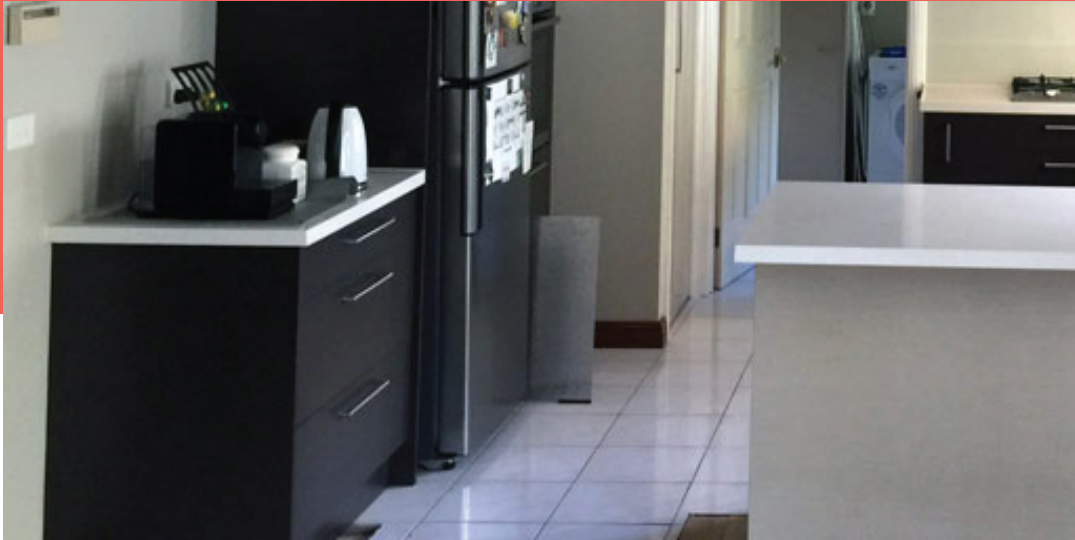

KITCHEN IDEAS- DOORS, PANELS AND CABINETS

A leather matt finish by Polytec is used for the cupboards to create warmth and texture in the aesthetic of this Contemporary style kitchen and imbue the space with a timeless and classic essence while the Gessolini sheen finish for the upper cupboards and back panels perfectly complements the colour and sheen of the 'ice snow' benchtop and acts as the perfect smooth, contemporary exterior.

Visit our kitchen showroom Melbourne for ideas to renovate your kitchen. Look at the various kitchen cabinet and fixtures options.